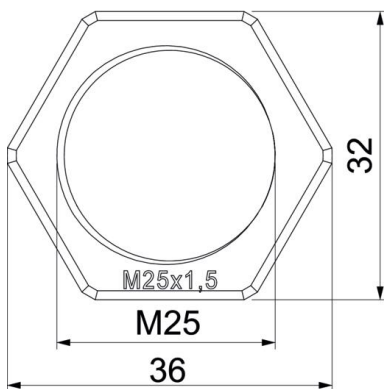

Technical data sheet

Locknut, metric thread, silver grey

Item number: 2048787

Locknut to DIN 46319, with metric thread IEC 423.

PA Polyamide

Master data

Item number	2048787
Type	116 M25 SGR PA
Description 1	Locknut
Manufacturer	OBO
Dimension	M25
Colour	Silver grey; RAL 7001
Material	Polyamide
Smallest sales unit	100
Unit of quantity	Piece
Weight	0.266 kg
Weight unit	kg/100 pc.
CO2 Footprint (GWP) Cradle-to-Gate	0,0131 kg CO2e / 1 Piece

Technical data sheet

Locknut, metric thread, silver grey

Item number: 2048787

Dimensions

Dimension E	36 mm
Dimension L	6.5 mm

Technical data

Thread	M25 x 1,5
Thread type	Metric
Nominal thread size metric/PG	25
Fibre-glass reinforced	no
Halogen-free	yes
Impact-resistant	no
WAF	32