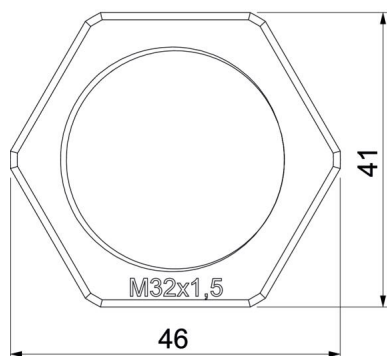

## Master data

Item number	2048795
Type	116 M32 SGR PA
Description 1	Locknut
Manufacturer	OBO
Dimension	M32
Colour	Silver grey; RAL 7001
Material	Polyamide
Smallest sales unit	50
Unit of quantity	Piece
Weight	0.503 kg
Weight unit	kg/100 pc.
CO2 Footprint (GWP) Cradle-to-Gate	0,0244 kg CO2e / 1 Piece

# Technical data sheet

Locknut, metric thread, silver grey

Item number: 2048795

## Dimensions

Dimension E	46 mm
Dimension L	7 mm

## Technical data

Thread	M32 x 1,5
Thread type	Metric
Nominal thread size metric/PG	32
Fibre-glass reinforced	no
Halogen-free	yes
Impact-resistant	no
WAF	41