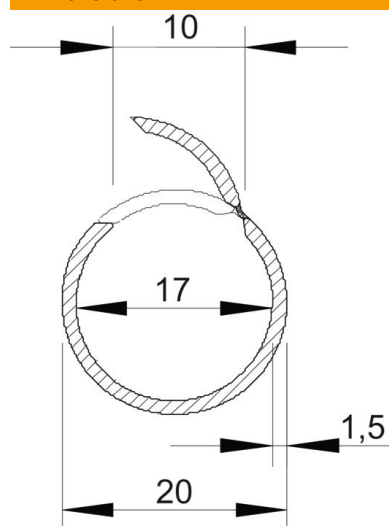

## Set of Quick clips and Quick pipe pipes

Item number: 2154528

Set consisting of Quick pipe electrical installation pipes and Quick clip surface-mounted clips. For surface-mounted routing of cables in interiors and protected outdoor areas. Universal fastening on wall and ceiling. Comprises 40 m of pipe each of 2 metres in length and 120 Quick clips. Can be used in a temperature range of -25 to +60 °C.

### Master data

Item number	2154528
Type	2954 M20 LGR
Description 1	Quick-Pipe set
Description 2	Quick trunking + Quick clip
Manufacturer	OBO
Dimension	M20
Colour	Light grey; RAL 7035
Material	Polyvinylchloride
Smallest sales unit	1
Unit of quantity	Piece
Weight	508 kg
Weight unit	kg/100 pc.
CO2 Footprint (GWP) Cradle-to-Gate	10,3821 kg CO2e / 1 Piece

### Dimensions

Dimension C	10 mm
Dimension D	20 mm
Dimension t	1.5 mm