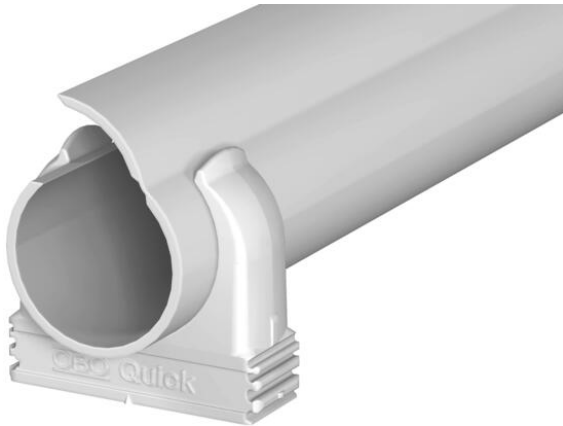

## Set of Quick clips and Quick pipe pipes

Item number: 2154528

Set consisting of Quick pipe electrical installation pipes and Quick clip surface-mounted clips. For surface-mounted routing of cables in interiors and protected outdoor areas. Universal fastening on wall and ceiling. Comprises 40 m of pipe each of 2 metres in length and 120 Quick clips. Can be used in a temperature range of -25 to +60 °C.

**PVC** Polyvinylchloride

### Master data

Item number	2154528
Type	2954 M20 LGR
Description 1	Quick-Pipe set
Description 2	Quick trunking + Quick clip
Manufacturer	OBO
Dimension	M20
Colour	Light grey; RAL 7035
Material	Polyvinylchloride
Smallest sales unit	1
Unit of quantity	Piece
Weight	508 kg
Weight unit	kg/100 pc.
CO2 Footprint (GWP) Cradle-to-Gate	10,3821 kg CO2e / 1 Piece

### Dimensions

Dimension C	10 mm
Dimension D	20 mm
Dimension t	1.5 mm