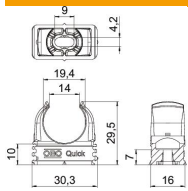

Technical data sheet

Quick clip, black

Item number: 2149563

Flush-mounted clip to accept metric steel armoured pipes and heavy-duty insulating pipes, as well as Quick-Pipe® electrical installation pipes. Universal fastening options on walls and ceilings, both in indoor and protected outdoor areas. With slot for side alignment during mounting with wood screw or knock-in anchor. Toolless pipe mounting. Can also be arranged with OBO Multi-Quick or proQuick clip. M16 - M32 size can be screwed onto M6 thread. Recommended fastening spacing 50–60 cm, for max. extraction values F at a room temperature of 20 °C, see the table.

PP Polypropylene

Master data

Item number	2149563
Type	2955 M20 SW
Description 1	Quick clip
Manufacturer	OBO
Dimension	M20
Colour	Jet black; RAL 9005
Material	Polypropylene
Smallest sales unit	100
Unit of quantity	Piece
Weight	0.325 kg
Weight unit	kg/100 pc.
CO2 Footprint (GWP) Cradle-to-Gate	0,0151 kg CO2e / 1 Piece

Technical data sheet

Quick clip, black

Item number: 2149563

Dimensions

Dimension A	30.3 mm
Dimension B	16 mm
Dimension C	14 mm
Dimension D	19.4 mm
Dimension E	9 mm
Dimension F	4.2 mm
Dimension h	10 mm
Dimension H	29.5 mm

Technical data

Expandable	yes
Number of cables/pipes	1
Pull-out value	75 N
Fastening type	Screw hole
Closed	no
Halogen-free	yes
With inlay	no
Nominal size	M20
Quick clip installation	Durchgangsloch, auf M6 Gewinde aufschraubbar
UV-resistant	no