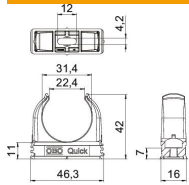

Technical data sheet

Quick clip, black

Item number: 2149571

Flush-mounted clip to accept metric steel armoured pipes and heavy-duty insulating pipes, as well as Quick-Pipe® electrical installation pipes. Universal fastening options on walls and ceilings, both in indoor and protected outdoor areas. With slot for side alignment during mounting with wood screw or knock-in anchor. Toolless pipe mounting. Can also be arranged with OBO Multi-Quick or proQuick clip. M16 - M32 size can be screwed onto M6 thread. Recommended fastening spacing 50–60 cm, for max. extraction values F at a room temperature of 20 °C, see the table.

PP Polypropylene

Master data

Item number	2149571
Type	2955 M32 SW
Description 1	Quick clip
Manufacturer	OBO
Dimension	M32
Colour	Jet black; RAL 9005
Material	Polypropylene
Smallest sales unit	50
Unit of quantity	Piece
Weight	0.63 kg
Weight unit	kg/100 pc.
CO2 Footprint (GWP) Cradle-to-Gate	0,0265 kg CO2e / 1 Piece

Technical data sheet

Quick clip, black

Item number: 2149571

Dimensions

Dimension A	46.3 mm
Dimension B	16 mm
Dimension C	22,4 mm
Dimension D	31.4 mm
Dimension E	12 mm
Dimension F	4.2 mm
Dimension h	11 mm
Dimension H	42 mm

Technical data

Expandable	yes
Number of cables/pipes	1
Pull-out value	100 N
Fastening type	Screw hole
Closed	no
Halogen-free	yes
With inlay	no
Nominal size	M32
Quick clip installation	Durchgangsloch, auf M6 Gewinde aufschraubbar
UV-resistant	no