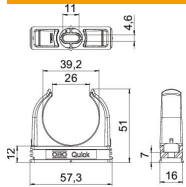

Technical data sheet

Quick clip, black

Item number: 2149575

Flush-mounted clip to accept metric steel armoured pipes and heavy-duty insulating pipes, as well as Quick-Pipe® electrical installation pipes. Universal fastening options on walls and ceilings, both in indoor and protected outdoor areas. With slot for side alignment during mounting with wood screw or knock-in anchor. Toolless pipe mounting. Can also be arranged with OBO Multi-Quick or proQuick clip. M16 - M32 size can be screwed onto M6 thread. Recommended fastening spacing 50–60 cm, for max. extraction values F at a room temperature of 20 °C, see the table.

PP Polypropylene

Master data

Item number	2149575
Type	2955 M40 SW
Description 1	Quick clip
Manufacturer	OBO
Dimension	M40
Colour	Jet black; RAL 9005
Material	Polypropylene
Smallest sales unit	50
Unit of quantity	Piece
Weight	0.835 kg
Weight unit	kg/100 pc.
CO2 Footprint (GWP) Cradle-to-Gate	0,0353 kg CO2e / 1 Piece

Technical data sheet

Quick clip, black

Item number: 2149575

Dimensions

Dimension A	57.3 mm
Dimension B	16 mm
Dimension C	26 mm
Dimension D	39.2 mm
Dimension E	11 mm
Dimension F	4.6 mm
Dimension h	12 mm
Dimension H	51 mm

Technical data

Expandable	yes
Number of cables/pipes	1
Pull-out value	110 N
Fastening type	Screw hole
Closed	no
Halogen-free	yes
With inlay	no
Nominal size	M40
Quick clip installation	Durchgangsloch, auf M6 Gewinde aufschraubbar
UV-resistant	no