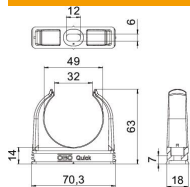

Technical data sheet

Quick clip, black

Item number: 2149579

Flush-mounted clip to accept metric steel armoured pipes and heavy-duty insulating pipes, as well as Quick-Pipe® electrical installation pipes. Universal fastening options on walls and ceilings, both in indoor and protected outdoor areas. With slot for side alignment during mounting with wood screw or knock-in anchor. Toolless pipe mounting. Can also be arranged with OBO Multi-Quick or proQuick clip. M16 - M32 size can be screwed onto M6 thread. Recommended fastening spacing 50–60 cm, for max. extraction values F at a room temperature of 20 °C, see the table.

PP Polypropylene

Master data

Item number	2149579
Type	2955 M50 SW
Description 1	Quick clip
Manufacturer	OBO
Dimension	M50
Colour	Jet black; RAL 9005
Material	Polypropylene
Smallest sales unit	25
Unit of quantity	Piece
Weight	1.454 kg
Weight unit	kg/100 pc.
CO2 Footprint (GWP) Cradle-to-Gate	0,0608 kg CO2e / 1 Piece

Technical data sheet

Quick clip, black

Item number: 2149579

Dimensions

Dimension A	70.3 mm
Dimension B	18 mm
Dimension C	32 mm
Dimension D	49 mm
Dimension E	12 mm
Dimension F	6 mm
Dimension h	14 mm
Dimension H	63 mm

Technical data

Expandable	yes
Number of cables/pipes	1
Pull-out value	135 N
Fastening type	Screw hole
Closed	no
Halogen-free	yes
With inlay	no
Nominal size	M50
Quick clip installation	Durchgangsloch, auf M6 Gewinde aufschraubbar
UV-resistant	no