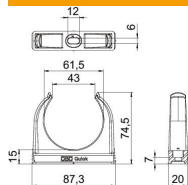

Technical data sheet

Quick clip, black

Item number: 2149583

Flush-mounted clip to accept metric steel armoured pipes and heavy-duty insulating pipes, as well as Quick-Pipe® electrical installation pipes. Universal fastening options on walls and ceilings, both in indoor and protected outdoor areas. With slot for side alignment during mounting with wood screw or knock-in anchor. Toolless pipe mounting. Can also be arranged with OBO Multi-Quick or proQuick clip. M16 - M32 size can be screwed onto M6 thread. Recommended fastening spacing 50–60 cm, for max. extraction values F at a room temperature of 20 °C, see the table.

PP Polypropylene

Master data

| | |
|------------------------------------|--------------------------|
| Item number | 2149583 |
| Type | 2955 M63 SW |
| Description 1 | Quick clip |
| Manufacturer | OBO |
| Dimension | M63 |
| Colour | Jet black; RAL 9005 |
| Material | Polypropylene |
| Smallest sales unit | 20 |
| Unit of quantity | Piece |
| Weight | 2.203 kg |
| Weight unit | kg/100 pc. |
| CO2 Footprint (GWP) Cradle-to-Gate | 0,0894 kg CO2e / 1 Piece |

Technical data sheet

Quick clip, black

Item number: 2149583

Dimensions

| | |
|-------------|---------|
| Dimension A | 87.3 mm |
| Dimension B | 20 mm |
| Dimension C | 43 mm |
| Dimension D | 61.5 mm |
| Dimension E | 12 mm |
| Dimension F | 6 mm |
| Dimension h | 15 mm |
| Dimension H | 74.5 mm |

Technical data

| | |
|-------------------------|--|
| Expandable | yes |
| Number of cables/pipes | 1 |
| Pull-out value | 175 N |
| Fastening type | Screw hole |
| Closed | no |
| Halogen-free | yes |
| With inlay | no |
| Nominal size | M63 |
| Quick clip installation | Durchgangsloch, auf M6 Gewinde aufschraubbar |
| UV-resistant | no |