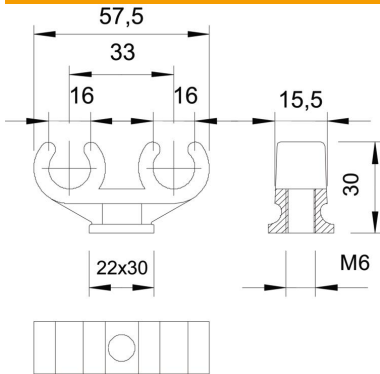

## Base clamp clip, double

Item number: 2140683

Base clamp clip, two cables 15–16 mm

**PP** Polypropylene

### Master data

Item number	2140683
Type	2962 2x16
Description 1	Base clamp
Description 2	for 2 cables
Manufacturer	OBO
Dimension	15-16mm
Colour	Light grey; RAL 7035
Material	Polypropylene
Smallest sales unit	50
Unit of quantity	Piece
Weight	0.809 kg
Weight unit	kg/100 pc.
CO Footprint (GWP) Cradle-to-Gate	0,0313 kg COe / 1 Piece

### Dimensions

Dimension A	57.5 mm
Dimension B	15.5 mm
Dimension C	20 x 33 mm
Dimension H	30 mm
Dimension L	33 mm

### Technical data

Number of cables/pipes	2
Version for	Two-lobe
Fastening type	Threaded connection
Suitable in fire protection area	no
Size	15/16 + 15/16
Halogen-free	yes
Plastic-covered	no
Nominal diameter	14.7 mm
Clamping range D, max.	16 mm
Clamping range D, min.	15 mm
UV-resistant	no