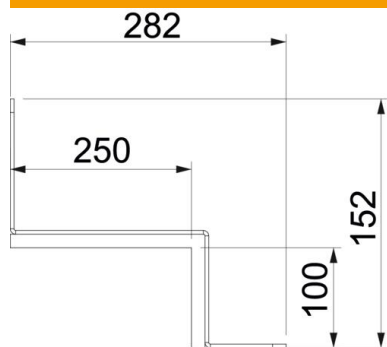

St Steel

L Painted

Master data

Item number	7216634
Type	BSKM-VE 1025RW
Description 1	Connector with seal
Description 2	for corner mounting
Manufacturer	OBO
Dimension	100x250
Colour	Pure white; RAL 9010
Material	Steel
Surface	Painted
Surface standard	
Smallest sales unit	5
Unit of quantity	Piece
Weight	45.2 kg
Weight unit	kg/100 pc.

Technical data sheet

Connector for corner mounting

Item number: 7216634

Dimensions

Dimension A	282 mm
Dimension B	250 mm
Dimension H	100 mm
Dimension t	152 mm

Technical data

Type of accessory	Miscellaneous
Fire resistance class I – installation duct	120