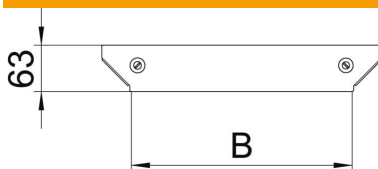

Technical data sheet

Cover for Magic add-on tee A4

Item number: 7138750

Cover for add-on tee with pre-mounted turn buckles.
The cover can be used with fittings of all side heights.

A4 Stainless steel

2B Bright, treated

Master data

Item number	7138750
Description 1	Cover, add-on tee
Description 2	for RAAM 500
Manufacturer	OBO
Dimension	B=500mm
Material	Stainless steel
Surface	Bright, treated
Surface standard	
Smallest sales unit	1
Unit of quantity	Piece
Weight	37.9 kg
Weight unit	kg/100 pc.

Dimensions

Width	500 mm
Plate thickness	1.25 mm
Dimension B	500 mm

Technical data sheet

Cover for Magic add-on tee A4

Item number: 7138750

Technical data

Fastening type	Sash lock
Suitable for cable ladder	yes
Suitable for cable tray	yes
Material thickness	1.25 mm
Rustproof steel, pickled	no
Wide-span version	no