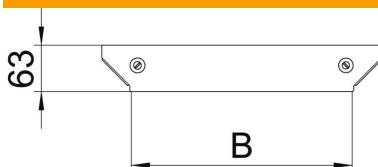

Technical data sheet

Cover for Magic add-on tee A4

Item number: 7138752

Cover for add-on tee with pre-mounted turn buckles.
The cover can be used with fittings of all side heights.

A4 Stainless steel

2B Bright, treated

Master data

| | |
|---------------------|-------------------|
| Item number | 7138752 |
| Description 1 | Cover, add-on tee |
| Description 2 | for RAAM 600 |
| Manufacturer | OBO |
| Dimension | B=600mm |
| Material | Stainless steel |
| Surface | Bright, treated |
| Surface standard | |
| Smallest sales unit | 1 |
| Unit of quantity | Piece |
| Weight | 44.1 kg |
| Weight unit | kg/100 pc. |

Dimensions

| | |
|-----------------|---------|
| Width | 600 mm |
| Plate thickness | 1.25 mm |
| Dimension B | 600 mm |

Technical data sheet

Cover for Magic add-on tee A4

Item number: 7138752

Technical data

| | |
|---------------------------|-----------|
| Fastening type | Sash lock |
| Suitable for cable ladder | yes |
| Suitable for cable tray | yes |
| Material thickness | 1.25 mm |
| Rustproof steel, pickled | no |
| Wide-span version | no |