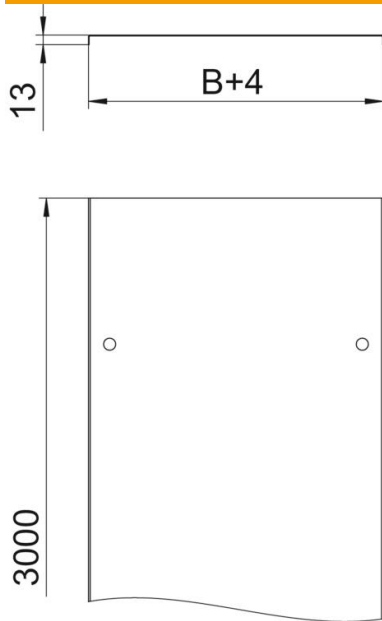

Technical data sheet

Cover with turn buckle FS

Item number: 6052150

Cover for cable trays and cable ladders with turn buckles.
Transverse bead from 500 mm width.
When using covers outdoors, additional measures against the influence of wind must be taken.

St Steel

FS Strip galvanized

Master data

Item number	6052150
Description 1	Cover with turn buckle
Description 2	for cable tray and ladder
Manufacturer	OBO
Dimension	150x3000
Colour	zinc
Material	Steel
Surface	Strip galvanized
Surface standard	DIN EN 10346
Smallest sales unit	3
Unit of quantity	Metre
Weight	141.667 kg
Weight unit	kg/100 m
CO Footprint (GWP) Cradle-to-Gate	3,403 kg COe / 1 Meter

Technical data sheet

Cover with turn buckle FS

Item number: 6052150

Dimensions

Length	3,000 mm
Length	10 ft
Width	150 mm
Width	6 in
Height	35 mm
Plate thickness	0.04 in
Plate thickness	1 mm
Dimension B	150 mm
Dimension H	15 mm

Technical data

Number of turn buckles	6 St.
Fastening type	Sash lock
Maintain electrical functions	yes
Suitable for mesh cable tray	no
Suitable for cable ladder	yes
Suitable for cable tray	yes
Rustproof steel, pickled	no