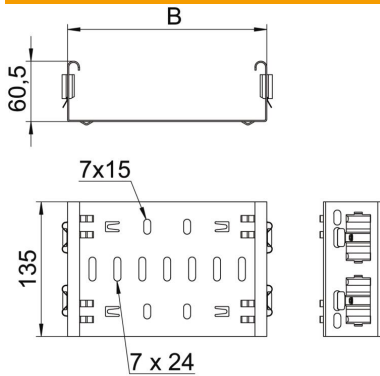

Technical data sheet

Magic straight connector A4

Item number: 6065750

Magic straight connector for direct and screwless joining of Magic fittings with a side height of 60 mm.

The straight connector is equipped with four brackets and can also be used for the direct connection with a cut cable tray with only two brackets mounted to one side. To join a cut cable tray with a fitting, an additional Magic straight connector set is needed.

The fitting connector is compatible with cable tray types MKSM, MKSMU, SKSM and SKSMU.

A4 Stainless steel

2B Bright, treated

Master data

Item number	6065750
Type	FVM 610 A4
Description 1	Straight connector
Description 2	with quick connector
Manufacturer	OBO
Dimension	60x100
Material	Stainless steel 1.4571
Surface	Bright, treated
Surface standard	
Smallest sales unit	1
Unit of quantity	Piece
Weight	31.9 kg
Weight unit	kg/100 pc.

Technical data sheet

Magic straight connector A4

Item number: 6065750

Dimensions

Length	135 mm
Width	100 mm
Height	60 mm
Plate thickness	1.25 mm
Dimension B	100 mm

Technical data

Version for	Straight connector
Maintain electrical functions	no
Suitable for mesh cable tray	no
Suitable for cable ladder	no
Suitable for cable tray	yes
Suitable for cable tray system height	60 mm
Adjustable connector, horizontal	no
Articulated connector, vertical	no
Rustproof steel, pickled	no
Connection type	Screwless connector