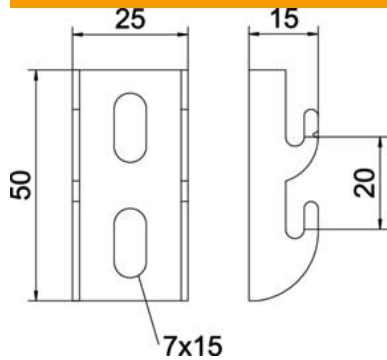

## Hook rail for G mesh cable tray A2

Item number: 6005635

Hook rail for wall mounting of G mesh cable trays

CE

**A2** Stainless steel

**2B** Bright, treated

### Master data

Item number	6005635
Type	G-GRM-R50 A2
Description 1	Hook rail
Description 2	for G mesh cable tray mounting
Manufacturer	OBO
Dimension	50x25x15
Material	Stainless steel
Surface	Bright, treated
Surface standard	
Smallest sales unit	25
Unit of quantity	Piece
Weight	2.3 kg
Weight unit	kg/100 pc.

### Dimensions

Length	50 mm
Width	25 mm
Width	0.98 in
Height	0 mm
Height	0 in