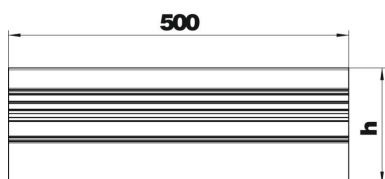

Alu Aluminium

Master data

| | |
|------------------------------------|---------------------------|
| Item number | 6279560 |
| Type | GA-AT90170RW |
| Description 1 | T piece |
| Description 2 | asymmetrical |
| Manufacturer | OBO |
| Dimension | 90x170x500 |
| Colour | Pure white; RAL 9010 |
| Material | Aluminium |
| Smallest sales unit | 1 |
| Unit of quantity | Piece |
| Weight | 136.6 kg |
| Weight unit | kg/100 pc. |
| CO2 Footprint (GWP) Cradle-to-Gate | 18,3552 kg CO2e / 1 Piece |

Technical data sheet

T piece, asymmetrical, for device installation trunking Rapid 80 type GA-A90170
Item number: 6279560

Dimensions

| | |
|--------|--------|
| Length | 500 mm |
| Width | 170 mm |
| Height | 90 mm |

Technical data

| | |
|-----------------------------------|----------|
| Number of covers | 1 |
| Version for | Base |
| for duct width | 170 mm |
| for trunking height | 90 mm |
| Halogen-free | yes |
| Cable retaining clip | no |
| Duct connector | no |
| Cover mounting type | Internal |
| Mounting perforation in base | no |
| Cover width | 76.5 mm |
| Protection rating | IP30 |
| Protective film | yes |
| Protection rating IK code | IK10 |
| Symmetrical | no |
| Permitted temperature range, max. | 60 °C |
| Permitted temperature range, min. | -25 °C |