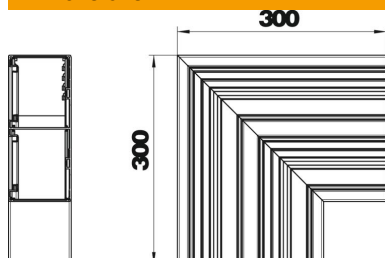

Technical data sheet

Flat angle, symmetrical, for device installation trunking Rapid 80 type GA-D90210
Item number: 6279620

Flat angle for changing the direction of the Rapid 80 GA aluminium device installation trunking.

The visible surfaces of the fittings are laminated. The cover must be ordered separately.

Alu Aluminium

Master data

Item number	6279620
Type	GA-DF90210RW
Description 1	Flat angle
Description 2	2 compartments
Manufacturer	OBO
Dimension	90x210x300
Colour	Pure white; RAL 9010
Material	Aluminium
Smallest sales unit	1
Unit of quantity	Piece
Weight	184.8 kg
Weight unit	kg/100 pc.
CO2 Footprint (GWP) Cradle-to-Gate	32,2579 kg CO2e / 1 Piece

Technical data sheet

Flat angle, symmetrical, for device installation trunking Rapid 80 type GA-D90210

Item number: 6279620

Dimensions

Length	300 mm
Width	210 mm
Height	90 mm

Technical data

Number of covers	2
Version for	Base
for duct width	210 mm
for trunking height	90 mm
Halogen-free	yes
Cable retaining clip	no
Duct connector	no
Cover mounting type	Internal
Mounting perforation in base	no
Cover width	76.5 mm
Cover width 2	76.5 mm
Change of direction	Vertical, rising/falling
Protection rating	IP30
Protective film	yes
Protection rating IK code	IK10
Symmetrical	yes
Permitted temperature range, max.	60 °C
Permitted temperature range, min.	-25 °C
Angle range, min.	90 mm