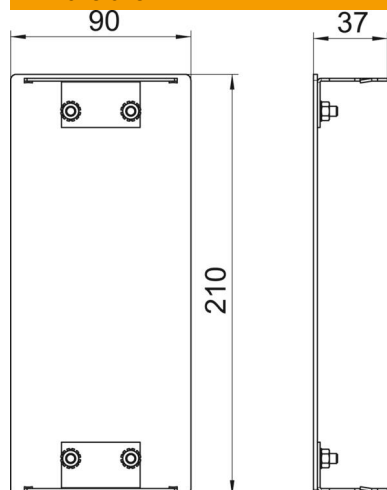

Technical data sheet

End piece, for device installation trunking Rapid 80 type
GA-90210
Item number: 6279673

End piece for tidy closure of the Rapid 80 GA device installation trunking in aluminium.

- Alu** Aluminium
- EL** Anodised

Master data

Item number	6279673
Type	GA-E90210EL
Description 1	End piece
Manufacturer	OBO
Dimension	90x210x37
Colour	aluminium
Material	Aluminium
Surface	Anodised
Surface standard	
Smallest sales unit	1
Unit of quantity	Piece
Weight	18.8 kg
Weight unit	kg/100 pc.
CO2 Footprint (GWP) Cradle-to-Gate	2,303 kg CO2e / 1 Piece

Technical data sheet

End piece, for device installation trunking Rapid 80 type
GA-90210
Item number: 6279673

Dimensions

Length	37 mm
Width	210 mm
Height	90 mm

Technical data

Version for	Symmetrical
Fastening type	Lockable
for duct width	210 mm
for trunking height	90 mm
Suitable for	Left/right
Halogen-free	yes
Cut lamination	no
Protection rating	IP30
Protective film	yes
Protection rating IK code	IK10
Permitted temperature range, max.	60 °C
Permitted temperature range, min.	-25 °C