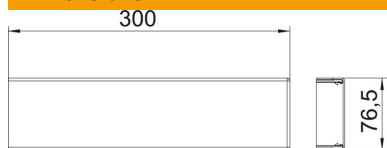

Technical data sheet

Aluminium external corner cover

Item number: 6279727

External corner cover for mounting on the Rapid 80 GA external corner fitting.

Alu Aluminium

EL Anodised

Master data

Item number	6279727
Type	GA-OTAEL
Description 1	Cover
Description 2	for external corner
Manufacturer	OBO
Dimension	12x76,5x300
Colour	aluminium
Material	Aluminium
Surface	Anodised
Surface standard	
Smallest sales unit	1
Unit of quantity	Piece
Weight	12.9 kg
Weight unit	kg/100 pc.
CO2 Footprint (GWP) Cradle-to-Gate	1,6841 kg CO2e / 1 Piece

Technical data sheet

Aluminium external corner cover

Item number: 6279727

Dimensions

Length	300 mm
Width	76.5 mm
Height	12 mm

Technical data

Application	External corner
Halogen-free	yes
Cover mounting type	Internal
Protection rating	IP30
Protective film	yes
Protection rating IK code	IK10
Permitted temperature range, max.	60 °C
Permitted temperature range, min.	-25 °C