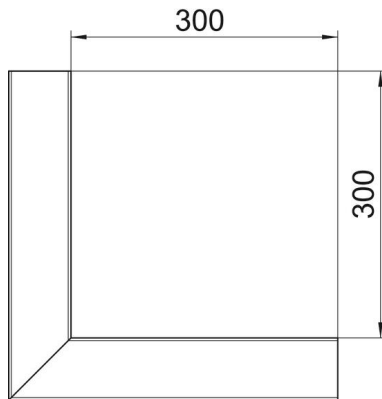

Technical data sheet

External corner, symmetrical, for device installation trunking Rapid 80 type GA-S70110

Item number: 6279213

External corner for changing the direction of the Rapid 80 GA aluminium device installation trunking.
The visible surfaces of the fittings are laminated. The cover must be ordered separately.

| | |
|-----|-----------|
| Alu | Aluminium |
| EL | Anodised |

Master data

| | |
|------------------------------------|---------------------------|
| Item number | 6279213 |
| Type | GA-SA70110EL |
| Description 1 | External corner |
| Description 2 | symmetrical |
| Manufacturer | OBO |
| Dimension | 70x110x300 |
| Colour | aluminium |
| Material | Aluminium |
| Surface | Anodised |
| Surface standard | |
| Smallest sales unit | 1 |
| Unit of quantity | Piece |
| Weight | 159.4 kg |
| Weight unit | kg/100 pc. |
| CO2 Footprint (GWP) Cradle-to-Gate | 20,4884 kg CO2e / 1 Piece |

Technical data sheet

External corner, symmetrical, for device installation trunking Rapid 80 type GA-S70110

Item number: 6279213

Dimensions

| | |
|--------|--------|
| Length | 300 mm |
| Width | 110 mm |
| Height | 70 mm |

Technical data

| | |
|-----------------------------------|----------|
| Number of covers | 1 |
| Version for | Base |
| for duct width | 110 mm |
| for trunking height | 70 mm |
| Halogen-free | yes |
| Cable retaining clip | no |
| Duct connector | no |
| Cover mounting type | Internal |
| Mounting perforation in base | no |
| Cover width | 76.5 mm |
| Protection rating | IP30 |
| Protective film | yes |
| Protection rating IK code | IK10 |
| Symmetrical | yes |
| Permitted temperature range, max. | 60 °C |
| Permitted temperature range, min. | -25 °C |
| Angle range, min. | 90 mm |