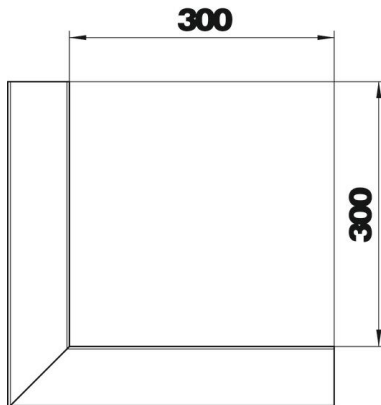

Technical data sheet

External corner, symmetrical, for device installation trunking Rapid 80 type GA-S70130

Item number: 6279310

External corner for changing the direction of the Rapid 80 GA aluminium device installation trunking.

The visible surfaces of the fittings are laminated. The cover must be ordered separately.

Alu Aluminium

Master data

| | |
|------------------------------------|---------------------------|
| Item number | 6279310 |
| Type | GA-SA70130RW |
| Description 1 | External corner |
| Description 2 | symmetrical |
| Manufacturer | OBO |
| Dimension | 70x130x300 |
| Colour | Pure white; RAL 9010 |
| Material | Aluminium |
| Smallest sales unit | 1 |
| Unit of quantity | Piece |
| Weight | 173.6 kg |
| Weight unit | kg/100 pc. |
| CO2 Footprint (GWP) Cradle-to-Gate | 22,9415 kg CO2e / 1 Piece |

Technical data sheet

External corner, symmetrical, for device installation trunking Rapid 80 type GA-S70130

Item number: 6279310

Dimensions

| | |
|--------|--------|
| Length | 300 mm |
| Width | 130 mm |
| Height | 70 mm |

Technical data

| | |
|-----------------------------------|----------|
| Number of covers | 1 |
| Version for | Base |
| for duct width | 130 mm |
| for trunking height | 70 mm |
| Halogen-free | yes |
| Cable retaining clip | no |
| Duct connector | no |
| Cover mounting type | Internal |
| Mounting perforation in base | no |
| Cover width | 76.5 mm |
| Protection rating | IP30 |
| Protective film | yes |
| Protection rating IK code | IK10 |
| Symmetrical | yes |
| Permitted temperature range, max. | 60 °C |
| Permitted temperature range, min. | -25 °C |
| Angle range, min. | 90 mm |