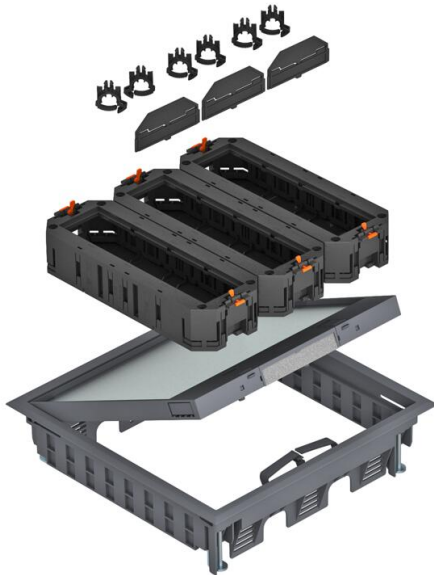

Technical data sheet

GES9-3 service outlet with UT4 45

Item number: 7429592

Service outlet with all necessary system accessories for direct installation in screed floors for indoor use.

The scope of delivery contains a service outlet of nominal size 9 with universal fastening bracket and three universal supports, each for 4 Modul 45® devices.

Service outlet with carpet protection frame, hinged lid and cord outlet made of polyamide in the colour RAL 7011. 10 mm floor covering recess in the hinged lid (changeable to 3, 5 or 8 mm).

PA Polyamide

Master data

Item number	7429592
Type	GES9-3 KU 7011
Description 1	Service outlet construct. set
Description 2	for universal mounting
Manufacturer	OBO
Colour	Iron grey; RAL 7011
Material	Polyamide
Smallest sales unit	1
Unit of quantity	Piece
Weight	230 kg
Weight unit	kg/100 pc.
CO2 Footprint (GWP) Cradle-to-Gate	7,8669 kg CO2e / 1 Piece

Technical data sheet

GES9-3 service outlet with UT4 45

Item number: 7429592

Dimensions

Technical data

Cable outlet version	Swivellable cord outlet
Length of installation dimensions	244 mm
Protection rating (IP) when used	IP20
Protection rating (IP) when unused	IP40
Protection rating IK code	IK08
Clamping range D, max.	76 mm
Clamping range D, min.	8 mm
Opening mechanism	Locking slider
Floor covering thickness	5 mm
Floor covering thickness max.	10 mm