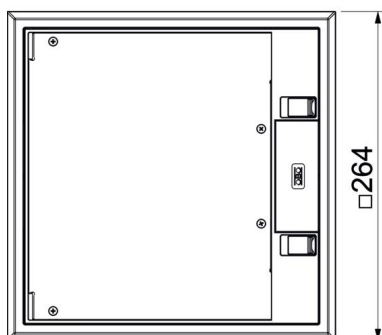

Master data

Item number	7429592
Type	GES9-3 KU 7011
Description 1	Service outlet construct. set
Description 2	for universal mounting
Manufacturer	OBO
Colour	Iron grey; RAL 7011
Material	Polyamide
Smallest sales unit	1
Unit of quantity	Piece
Weight	230 kg
Weight unit	kg/100 pc.
CO2 Footprint (GWP) Cradle-to-Gate	7,8669 kg CO2e / 1 Piece

Technical data sheet

GES9-3 service outlet with UT4 45

Item number: 7429592

Dimensions

Technical data

Cable outlet version	Swivellable cord outlet
Length of installation dimensions	244 mm
Protection rating (IP) when used	IP20
Protection rating (IP) when unused	IP40
Protection rating IK code	IK08
Clamping range D, max.	76 mm
Clamping range D, min.	8 mm
Opening mechanism	Locking slider
Floor covering thickness	5 mm
Floor covering thickness max.	10 mm