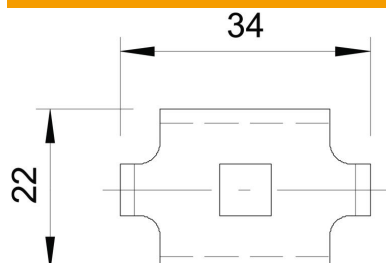

### Master data

Item number	6016857
Type	GKS 34 FS SP
Description 1	Hold-down clamp
Description 2	for mesh cable tray
Manufacturer	OBO
Colour	zinc
Material	Steel
Surface	Strip galvanized
Surface standard	DIN EN 10346
Smallest sales unit	25
Unit of quantity	Piece
Weight	2 kg
Weight unit	kg/100 pc.
CO2 Footprint (GWP) Cradle-to-Gate	0,0674 kg CO2e / 1 Piece

### Dimensions

Dimension	34 x 22
-----------	---------