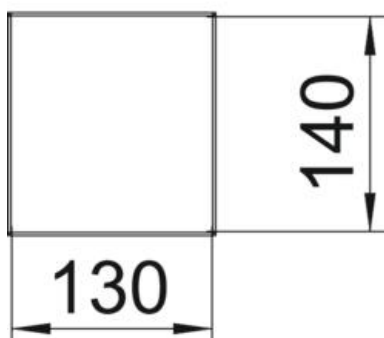

## Master data

Item number	6290033
Type	ISSHS140500EL
Description 1	Service pole
Description 2	floor
Manufacturer	OBO
Dimension	500x130x140
Colour	aluminium
Material	Aluminium
Surface	Anodised
Surface standard	
Smallest sales unit	1
Unit of quantity	Piece
Weight	354.8 kg
Weight unit	kg/100 pc.
CO2 Footprint (GWP) Cradle-to-Gate	38,6183 kg CO2e / 1 Piece

# Technical data sheet

Service pole, type ISSHS140500

Item number: 6290033

## Dimensions

Length	500 mm
Width	130 mm
Height	140 mm