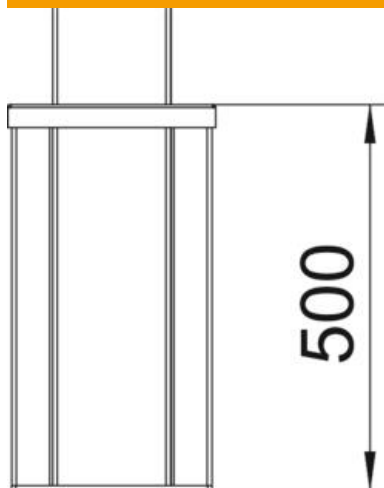

# Technical data sheet

Service pole, type ISSHS140500

Item number: 6290033

ISS aluminium service pole, 2-compartment, with a 76.5 mm system opening.

Empty, equippable with standard devices (socket, telephone, etc.) max. 8 devices.

## Master data

Item number	6290033
Type	ISSHS140500EL
Description 1	Service pole
Description 2	floor
Manufacturer	OBO
Dimension	500x130x140
Colour	aluminium
Material	Aluminium
Surface	Anodised
Surface standard	
Smallest sales unit	1
Unit of quantity	Piece
Weight	354.8 kg
Weight unit	kg/100 pc.
CO2 Footprint (GWP) Cradle-to-Gate	38,6183 kg CO2e / 1 Piece

## Dimensions

Length	500 mm
Width	130 mm
Height	140 mm

## Technical data

Number of usable covers	2
Number of compartments	2 St.
Version for	Double-sided
Fastening type	Bolts
Floor mounting	yes
Ceiling mounting	no
Continuous profile	yes
Halogen-free	yes
Cable entry	Bottom
Cover width	76.5 mm
Changes according to location	no
Pole shape	Rectangular
Pole height, min.	500 mm
Adjustable	no
Pre-wired	no