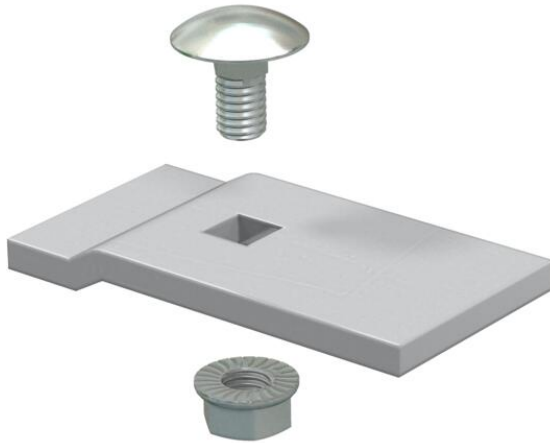

## Clamping piece LKS 60/4 A4

Item number: 6221157

Hold-down clamp for fastening cable ladders.  
Fastening on brackets, type AW..., using the enclosed truss-head bolt FRS M6x20.

**A4** Stainless steel

**2B** Bright, treated

### Master data

Item number	6221157
Type	LKS 60 4 A4
Description 1	Hold-down clamp
Description 2	for cable ladder LG110
Manufacturer	OBO
Dimension	60x30
Colour	stainless steel
Material	Stainless steel 1.4571
Surface	Bright, treated
Surface standard	
Smallest sales unit	10
Unit of quantity	Piece
Weight	6.363 kg
Weight unit	kg/100 pc.
CO2 Footprint (GWP) Cradle-to-Gate	0,3354 kg CO2e / 1 Piece

# Technical data sheet

Clamping piece LKS 60/4 A4

Item number: 6221157