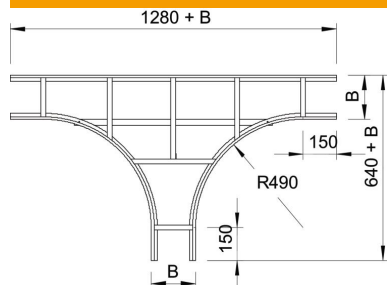

### Master data

Item number	7162049
Type	LT 630 VS A2
Description 1	T piece
Description 2	for cable ladder with VS rung
Manufacturer	OBO
Dimension	60x300
Colour	stainless steel
Material	Stainless steel 1.4301
Surface	Bright, treated
Surface standard	
Smallest sales unit	1
Unit of quantity	Piece
Weight	795 kg
Weight unit	kg/100 pc.

### Dimensions

Width	300 mm
Height	60 mm
Dimension R	490 mm

### Technical data

Version of the rungs	Profile unperforated
Side rail version	Flat profile
Type	Exit symmetrical
Maintain electrical functions	no
Rustproof steel, pickled	no
Wide-span version	no
Rail thickness	1.5 mm