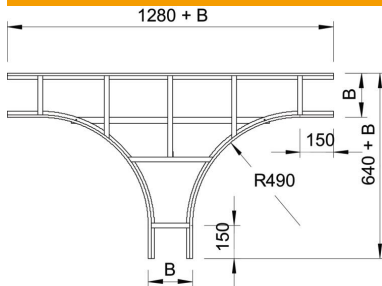

## T piece VS 60 A2

Item number: 7162057

Tee, horizontal, for cable ladders with medium-duty rungs (VS) and a side height of 60 mm.  
Connectors should be ordered separately and in the appropriate quantity.

### Master data

Item number	7162057
Type	LT 640 VS A2
Description 1	T piece
Description 2	for cable ladder with VS rung
Manufacturer	OBO
Dimension	60x400
Colour	stainless steel
Material	Stainless steel 1.4301
Surface	Bright, treated
Surface standard	
Smallest sales unit	1
Unit of quantity	Piece
Weight	879 kg
Weight unit	kg/100 pc.

### Dimensions

Width	400 mm
Height	60 mm
Dimension R	490 mm

### Technical data

Version of the rungs	Profile unperforated
Side rail version	Flat profile
Type	Exit symmetrical
Maintain electrical functions	no
Rustproof steel, pickled	no
Wide-span version	no
Rail thickness	1.5 mm