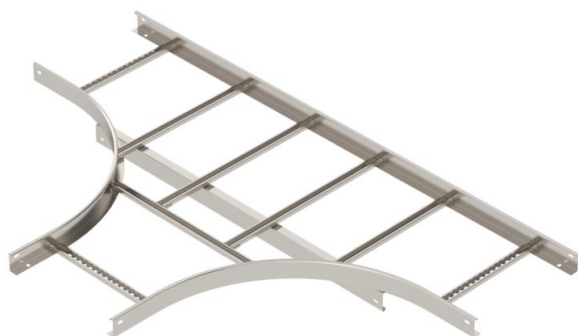

## T piece VS 60 A2

Item number: 7162057

Tee, horizontal, for cable ladders with medium-duty rungs (VS) and a side height of 60 mm.  
Connectors should be ordered separately and in the appropriate quantity.

**A2** Stainless steel

**2B** Bright, treated

### Master data

Item number	7162057
Type	LT 640 VS A2
Description 1	T piece
Description 2	for cable ladder with VS rung
Manufacturer	OBO
Dimension	60x400
Colour	stainless steel
Material	Stainless steel 1.4301
Surface	Bright, treated
Surface standard	
Smallest sales unit	1
Unit of quantity	Piece
Weight	879 kg
Weight unit	kg/100 pc.

### Dimensions

Width	400 mm
Height	60 mm
Dimension R	490 mm