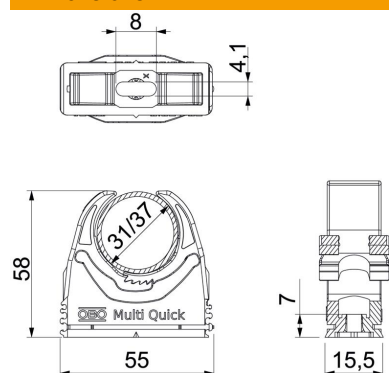

Technical data sheet

Multi-Quick clip

Item number: 2153157

Flush-mounted clip to accept metric and PG pipes and Quick-Pipe® electrical installation pipes. Flexible clamping range of several millimetres. Universal fastening options on walls and ceilings and usable in a profile rail, both in indoor and protected outdoor areas. Toolless pipe mounting. Can also be arranged with OBO Quick clip or proQuick clip.

PA Polyamide

Master data

| | |
|------------------------------------|--------------------------|
| Item number | 2153157 |
| Type | M-Quick 31-37LGR |
| Description 1 | Multi-Quick clip |
| Manufacturer | OBO |
| Dimension | 31-37mm |
| Colour | Light grey; RAL 7035 |
| Material | Polyamide |
| Smallest sales unit | 25 |
| Unit of quantity | Piece |
| Weight | 1.78 kg |
| Weight unit | kg/100 pc. |
| CO2 Footprint (GWP) Cradle-to-Gate | 0,0814 kg CO2e / 1 Piece |

Technical data sheet

Multi-Quick clip

Item number: 2153157

Dimensions

| | |
|-------------|---------|
| Dimension A | 55 mm |
| Dimension B | 15.5 mm |
| Dimension E | 8 mm |
| Dimension F | 4.1 mm |
| Dimension h | 7 mm |
| Dimension H | 58 mm |

Technical data

| | |
|-------------------------|---|
| Expandable | yes |
| Number of cables/pipes | 1 |
| Pull-out value | 65 N |
| Fastening type | Screw hole |
| Flame-resistant | acc. to VDE 0471/DIN 695 Part 2-1, test temperature 650°C |
| Closed | no |
| Halogen-free | yes |
| With inlay | no |
| Snap system | yes |
| Quick clip installation | Durchgangsloch, auf M6 Gewinde aufschraubbar |
| Clamping range D, max. | 37 mm |
| Clamping range D, min. | 31 mm |
| UV-resistant | no |