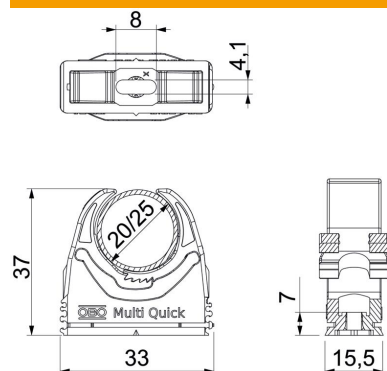

Technical data sheet

Multi-Quick clip, metric

Item number: 2153726

Flush-mounted clip to accept metric pipes and Quick-Pipe® electrical installation pipes. Flexible clamping range of several millimetres. Universal fastening options on walls and ceilings, both indoors and outdoors. Toolless pipe mounting. Can also be arranged with OBO Quick or proQuick clip.

PA Polyamide

Master data

Item number	2153726
Type	M-Quick M25 LGR
Description 1	Multi-Quick clip
Manufacturer	OBO
Dimension	20-25mm
Colour	Light grey; RAL 7035
Material	Polyamide
Smallest sales unit	50
Unit of quantity	Piece
Weight	0.93 kg
Weight unit	kg/100 pc.
CO2 Footprint (GWP) Cradle-to-Gate	0,0397 kg CO2e / 1 Piece

Technical data sheet

Multi-Quick clip, metric

Item number: 2153726

Dimensions

Dimension A	33 mm
Dimension B	15.5 mm
Dimension E	8 mm
Dimension F	4.1 mm
Dimension h	7 mm
Dimension H	37 mm

Technical data

Expandable	yes
Number of cables/pipes	1
Pull-out value	50 N
Fastening type	Screw hole
Flame-resistant	acc. to VDE 0471/DIN 695 Part 2-1, test temperature 650°C
Closed	no
Halogen-free	yes
With inlay	no
Snap system	yes
Quick clip installation	Durchgangsloch, auf M6 Gewinde aufschraubbar
Clamping range D, max.	25 mm
Clamping range D, min.	20 mm
UV-resistant	no