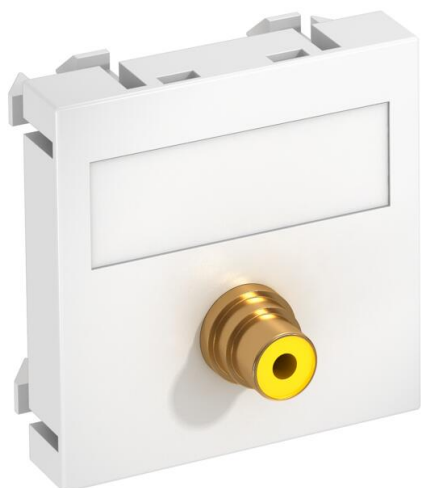

# Technical data sheet

Video cinch connection, 1 module, straight outlet, as soldered connection, pure white

Item number: 6104970

Multimedia support with one cinch connection socket for composite video, straight cable outlet, with labelling panel, cinch socket (RCA) with soldered connection, colour coding yellow. Support plate with locking fastening, suitable for horizontal and vertical installation in the system environment.

## Master data

Item number	6104970
Type	MTG-R L RW1
Description 1	Multimedia support video cinch
Description 2	1xsocket with sold. connection
Manufacturer	OBO
Dimension	45x45mm
Colour	Pure white; RAL 9010
Material	Polycarbonate
Smallest sales unit	1
Unit of quantity	Piece
Weight	1.5 kg
Weight unit	kg/100 pc.
CO2 Footprint (GWP) Cradle-to-Gate	0,0961 kg CO2e / 1 Piece

# Technical data sheet

Video cinch connection, 1 module, straight outlet, as soldered connection, pure white

Item number: 6104970

## Technical data

Number of units	1
Surface version	Matt
Fastening type	Lock
Halogen-free	yes
Hinged cover	no
Lamp-wire connector	no
With printed label	no
With dust protection	no
Protection rating	IP20
Support ring	no
Transparent	no
Use	Cinch
Strain relief option	no
Combination	Basic element with central cover plate