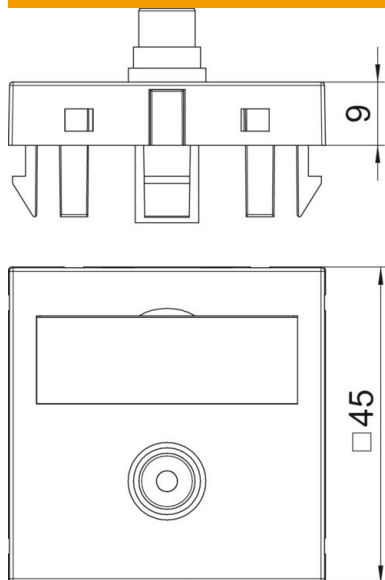

# Technical data sheet

Video cinch connection, 1 module, straight outlet, as soldered connection, pure white

Item number: 6104970

Multimedia support with one cinch connection socket for composite video, straight cable outlet, with labelling panel, cinch socket (RCA) with soldered connection, colour coding yellow. Support plate with locking fastening, suitable for horizontal and vertical installation in the system environment.

## Master data

Item number	6104970
Type	MTG-R L RW1
Description 1	Multimedia support video cinch
Description 2	1xsocket with sold. connection
Manufacturer	OBO
Dimension	45x45mm
Colour	Pure white; RAL 9010
Material	Polycarbonate
Smallest sales unit	1
Unit of quantity	Piece
Weight	1.5 kg
Weight unit	kg/100 pc.
CO2 Footprint (GWP) Cradle-to-Gate	0,0961 kg CO2e / 1 Piece

# Technical data sheet

Video cinch connection, 1 module, straight outlet, as soldered connection, pure white

Item number: 6104970

## Dimensions