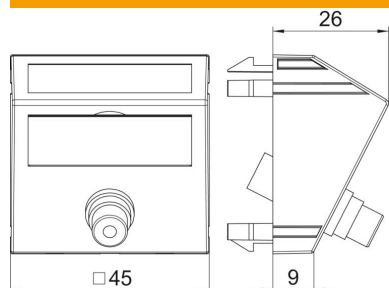

# Technical data sheet

Video cinch connection, 1 module, slanting outlet, as 1:1 coupling, aluminium-painted  
Item number: 6105012

Multimedia support with one cinch connection socket for composite video, slanting cable outlet, with labelling panel, cinch coupling (RCA), socket-socket version, colour coding yellow. Support plate with locking fastening, suitable for horizontal and vertical installation in the system environment.

## Master data

Item number	6105012
Type	MTS-R F AL1
Description 1	Multimedia support video cinch
Description 2	1x coupling, socket-socket
Manufacturer	OBO
Dimension	45x45mm
Colour	Aluminium painted
Material	Polycarbonate
Smallest sales unit	1
Unit of quantity	Piece
Weight	1.7 kg
Weight unit	kg/100 pc.
CO2 Footprint (GWP) Cradle-to-Gate	0,0443 kg CO2e / 1 Piece

# Technical data sheet

Video cinch connection, 1 module, slanting outlet, as 1:1 coupling, aluminium-painted  
Item number: 6105012

## Dimensions

Width	45 mm
Height	45 mm