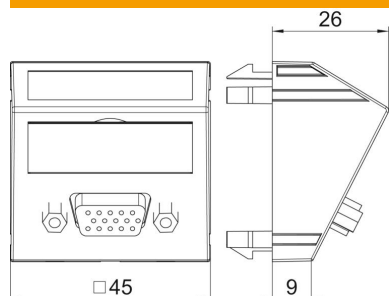

## Master data

Item number	6104628
Type	MTS-VGA S AL 1
Description 1	Multimedia support, VGA
Description 2	socket with screw connection
Manufacturer	OBO
Dimension	45x45mm
Colour	Aluminium painted
Material	Polycarbonate
Smallest sales unit	1
Unit of quantity	Piece
Weight	2.6 kg
Weight unit	kg/100 pc.
CO2 Footprint (GWP) Cradle-to-Gate	0,08 kg CO2e / 1 Piece

## Dimensions

Width	45 mm
Height	45 mm