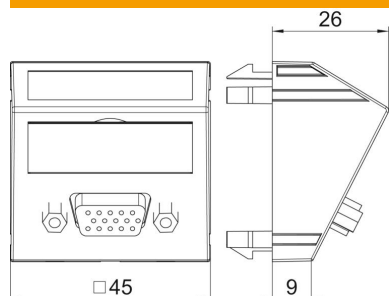

Technical data sheet

VGA connection, 1 module, slanting outlet, as screw connection

Item number: 6104622

Multimedia support with one VGA connection socket, slanting cable outlet, with labelling panel, VGA socket (HD15) with screw connection. Support plate with locking fastening, suitable for horizontal and vertical installation in the system environment.

PC Polycarbonate

Master data

Item number	6104622
Type	MTS-VGA S RW1
Description 1	Multimedia support, VGA
Description 2	socket with screw connection
Manufacturer	OBO
Dimension	45x45mm
Colour	Pure white; RAL 9010
Material	Polycarbonate
Smallest sales unit	1
Unit of quantity	Piece
Weight	2.6 kg
Weight unit	kg/100 pc.
CO2 Footprint (GWP) Cradle-to-Gate	0,163 kg CO2e / 1 Piece

Technical data sheet

VGA connection, 1 module, slanting outlet, as screw connection

Item number: 6104622

Dimensions

Width	45 mm
Height	45 mm

Technical data

Number of units	1
Surface version	Matt
Fastening type	Lock
Labelling panel	With labelling panel
Halogen-free	yes
Hinged cover	no
Lamp-wire connector	no
With printed label	no
With dust protection	no
Protection rating	IP20
Depth	26 mm
Support ring	no
Transparent	no
Use	VGA
Strain relief option	no
Combination	Basic element with central cover plate