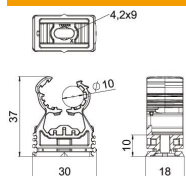

PA Polyamide

Master data

Item number	2147360
Type	PQ-10 SWS
Description 1	proQuick clip
Manufacturer	OBO
Dimension	9,5-12mm
Colour	Signal white; RAL 9003
Material	Polyamide
Smallest sales unit	20
Unit of quantity	Piece
Weight	0.565 kg
Weight unit	kg/100 pc.

Technical data sheet

proQuick clip, signal white

Item number: 2147360

Dimensions

Technical data

Expandable	yes
Number of cables/pipes	1
Fastening type	Screw hole
Breaking load	0.5 kN
Closed	yes
Halogen-free	yes
With inlay	no
Nominal size	10
Snap system	yes
Pipe/cable diameter, max.	12 mm
Pipe/cable diameter, min.	9.5 mm
Clamping range D, max.	12 mm
Clamping range D, min.	9.5 mm
UV-resistant	yes