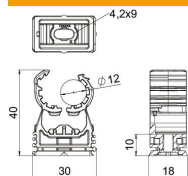

PA Polyamide

Master data

Item number	2147362
Type	PQ-12 SWS
Description 1	proQuick clip
Manufacturer	OBO
Dimension	11,5-15mm
Colour	Signal white; RAL 9003
Material	Polyamide
Smallest sales unit	20
Unit of quantity	Piece
Weight	0.614 kg
Weight unit	kg/100 pc.

Technical data sheet

proQuick clip, signal white

Item number: 2147362

Dimensions

Technical data

Expandable	yes
Number of cables/pipes	1
Fastening type	Screw hole
Breaking load	0.55 kN
Closed	yes
Halogen-free	yes
With inlay	no
Nominal size	12-14
Snap system	yes
Pipe/cable diameter, max.	15 mm
Pipe/cable diameter, min.	11.5 mm
Clamping range D, max.	15 mm
Clamping range D, min.	11.5 mm
UV-resistant	yes