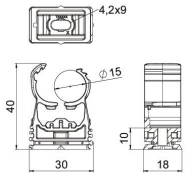

Technical data sheet

proQuick clip, light grey

Item number: 2147306

Highly stressable clip for accepting plastic or metal electrical and sanitary pipes as well as the electrical installation pipe Quick pipe. Universal fastening options on walls, ceilings and steel constructions, both indoors and outdoors. Flexible clamping range of several millimetres. Toolless pipe mounting. Connectable to each other to \varnothing 32 mm, also with the OBO Quick or Multi Quick clip. For variable distances and clip quantity mountable on a profile rail.

PA Polyamide

Master data

Item number	2147306
Type	PQ-15 LGR
Description 1	proQuick clip
Manufacturer	OBO
Dimension	14-16,5mm
Colour	Light grey; RAL 7035
Material	Polyamide
Smallest sales unit	100
Unit of quantity	Piece
Weight	0.588 kg
Weight unit	kg/100 pc.

Technical data sheet

proQuick clip, light grey

Item number: 2147306

Dimensions

Technical data

Expandable	yes
Number of cables/pipes	1
Fastening type	Screw hole
Breaking load	0.6 kN
Closed	yes
Halogen-free	yes
With inlay	no
Nominal size	15-16
Snap system	yes
Pipe/cable diameter, max.	16.5 mm
Pipe/cable diameter, min.	14 mm
Clamping range D, max.	16.5 mm
Clamping range D, min.	14 mm
UV-resistant	yes