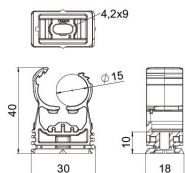

PA Polyamide

Master data

Item number	2147364
Type	PQ-15 SWS
Description 1	proQuick clip
Manufacturer	OBO
Dimension	14-16,5mm
Colour	Signal white; RAL 9003
Material	Polyamide
Smallest sales unit	20
Unit of quantity	Piece
Weight	0.588 kg
Weight unit	kg/100 pc.

Technical data sheet

proQuick clip, signal white

Item number: 2147364

Dimensions

Technical data

Expandable	yes
Number of cables/pipes	1
Fastening type	Screw hole
Breaking load	0.6 kN
Closed	yes
Halogen-free	yes
With inlay	no
Nominal size	15-16
Snap system	yes
Pipe/cable diameter, max.	16.5 mm
Pipe/cable diameter, min.	14 mm
Clamping range D, max.	16.5 mm
Clamping range D, min.	14 mm
UV-resistant	yes