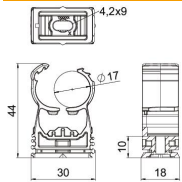

PA Polyamide

Master data

Item number	2147308
Type	PQ-17 LGR
Description 1	proQuick clip
Manufacturer	OBO
Dimension	16-20mm
Colour	Light grey; RAL 7035
Material	Polyamide
Smallest sales unit	100
Unit of quantity	Piece
Weight	0.63 kg
Weight unit	kg/100 pc.

Technical data sheet

proQuick clip, light grey

Item number: 2147308

Dimensions

Technical data

Expandable	yes
Number of cables/pipes	1
Fastening type	Screw hole
Breaking load	0.7 kN
Closed	yes
Halogen-free	yes
With inlay	no
Nominal size	17-19
Snap system	yes
Pipe/cable diameter, max.	20 mm
Pipe/cable diameter, min.	16 mm
Clamping range D, max.	20 mm
Clamping range D, min.	16 mm
UV-resistant	yes