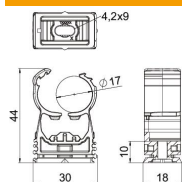

PA Polyamide

Master data

Item number	2147366
Type	PQ-17 SWS
Description 1	proQuick clip
Manufacturer	OBO
Dimension	16-20mm
Colour	Signal white; RAL 9003
Material	Polyamide
Smallest sales unit	20
Unit of quantity	Piece
Weight	0.63 kg
Weight unit	kg/100 pc.

Technical data sheet

proQuick clip, signal white

Item number: 2147366

Dimensions

Technical data

Expandable	yes
Number of cables/pipes	1
Fastening type	Screw hole
Breaking load	0.7 kN
Closed	yes
Halogen-free	yes
With inlay	no
Nominal size	17-19
Snap system	yes
Pipe/cable diameter, max.	20 mm
Pipe/cable diameter, min.	16 mm
Clamping range D, max.	20 mm
Clamping range D, min.	16 mm
UV-resistant	yes