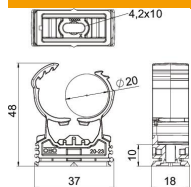

PA Polyamide

Master data

Item number	2147310
Type	PQ-20 LGR
Description 1	proQuick clip
Manufacturer	OBO
Dimension	19,5-23,5mm
Colour	Light grey; RAL 7035
Material	Polyamide
Smallest sales unit	50
Unit of quantity	Piece
Weight	0.74 kg
Weight unit	kg/100 pc.

Technical data sheet

proQuick clip, light grey

Item number: 2147310

Dimensions

Technical data

Expandable	yes
Number of cables/pipes	1
Fastening type	Screw hole
Breaking load	0.8 kN
Closed	yes
Halogen-free	yes
With inlay	no
Nominal size	20-23
Snap system	yes
Pipe/cable diameter, max.	23.5 mm
Pipe/cable diameter, min.	19.5 mm
Clamping range D, max.	23.5 mm
Clamping range D, min.	19.5 mm
UV-resistant	yes