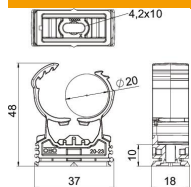

PA Polyamide

Master data

Item number	2147368
Type	PQ-20 SWS
Description 1	proQuick clip
Manufacturer	OBO
Dimension	19,5-23,5mm
Colour	Signal white; RAL 9003
Material	Polyamide
Smallest sales unit	10
Unit of quantity	Piece
Weight	0.74 kg
Weight unit	kg/100 pc.

Technical data sheet

proQuick clip, signal white

Item number: 2147368

Dimensions

Technical data

Expandable	yes
Number of cables/pipes	1
Fastening type	Screw hole
Breaking load	0.8 kN
Closed	yes
Halogen-free	yes
With inlay	no
Nominal size	20-23
Snap system	yes
Pipe/cable diameter, max.	23.5 mm
Pipe/cable diameter, min.	19.5 mm
Clamping range D, max.	23.5 mm
Clamping range D, min.	19.5 mm
UV-resistant	yes