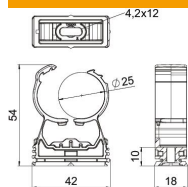

### Master data

Item number	2147370
Type	PQ-25 SWS
Description 1	proQuick clip
Manufacturer	OBO
Dimension	24-28mm
Colour	Signal white; RAL 9003
Material	Polyamide
Smallest sales unit	10
Unit of quantity	Piece
Weight	0.92 kg
Weight unit	kg/100 pc.

## Dimensions

## Technical data

Expandable	yes
Number of cables/pipes	1
Fastening type	Screw hole
Breaking load	0.85 kN
Closed	yes
Halogen-free	yes
With inlay	no
Nominal size	25-28
Snap system	yes
Pipe/cable diameter, max.	28 mm
Pipe/cable diameter, min.	24 mm
Clamping range D, max.	28 mm
Clamping range D, min.	24 mm
UV-resistant	yes