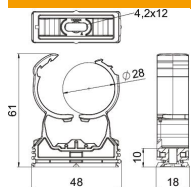

PA Polyamide

Master data

Item number	2147314
Type	PQ-28 LGR
Description 1	proQuick clip
Manufacturer	OBO
Dimension	27,5-32mm
Colour	Light grey; RAL 7035
Material	Polyamide
Smallest sales unit	50
Unit of quantity	Piece
Weight	1.11 kg
Weight unit	kg/100 pc.

Technical data sheet

proQuick clip, light grey

Item number: 2147314

Dimensions

Technical data

Expandable	yes
Number of cables/pipes	1
Fastening type	Screw hole
Breaking load	0.9 kN
Closed	yes
Halogen-free	yes
With inlay	no
Nominal size	28-32
Snap system	yes
Pipe/cable diameter, max.	32 mm
Pipe/cable diameter, min.	27.5 mm
Clamping range D, max.	32 mm
Clamping range D, min.	27.5 mm
UV-resistant	yes