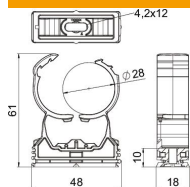

PA Polyamide

Master data

Item number	2147372
Type	PQ-28 SWS
Description 1	proQuick clip
Manufacturer	OBO
Dimension	27,5-32mm
Colour	Signal white; RAL 9003
Material	Polyamide
Smallest sales unit	10
Unit of quantity	Piece
Weight	1.11 kg
Weight unit	kg/100 pc.

Technical data sheet

proQuick clip, signal white

Item number: 2147372

Dimensions

Technical data

Expandable	yes
Number of cables/pipes	1
Fastening type	Screw hole
Breaking load	0.9 kN
Closed	yes
Halogen-free	yes
With inlay	no
Nominal size	28-32
Snap system	yes
Pipe/cable diameter, max.	32 mm
Pipe/cable diameter, min.	27.5 mm
Clamping range D, max.	32 mm
Clamping range D, min.	27.5 mm
UV-resistant	yes