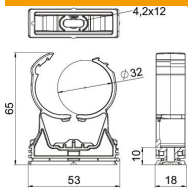

PA Polyamide

Master data

Item number	2147316
Type	PQ-32 LGR
Description 1	proQuick clip
Manufacturer	OBO
Dimension	31,2-35,8mm
Colour	Light grey; RAL 7035
Material	Polyamide
Smallest sales unit	50
Unit of quantity	Piece
Weight	1.28 kg
Weight unit	kg/100 pc.

Technical data sheet

proQuick clip, light grey

Item number: 2147316

Dimensions

Technical data

Expandable	yes
Number of cables/pipes	1
Fastening type	Screw hole
Breaking load	1 kN
Closed	yes
Halogen-free	yes
With inlay	no
Nominal size	32-35
Snap system	yes
Pipe/cable diameter, max.	35.5 mm
Pipe/cable diameter, min.	31.5 mm
Clamping range D, max.	35.5 mm
Clamping range D, min.	31.5 mm
UV-resistant	yes