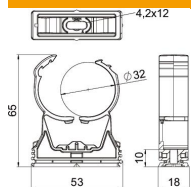

### Master data

Item number	2147374
Type	PQ-32 SWS
Description 1	proQuick clip
Manufacturer	OBO
Dimension	31,2-35,8mm
Colour	Signal white; RAL 9003
Material	Polyamide
Smallest sales unit	10
Unit of quantity	Piece
Weight	1.28 kg
Weight unit	kg/100 pc.

## Dimensions

## Technical data

Expandable	yes
Number of cables/pipes	1
Fastening type	Screw hole
Breaking load	1 kN
Closed	yes
Halogen-free	yes
With inlay	no
Nominal size	32-35
Snap system	yes
Pipe/cable diameter, max.	35.5 mm
Pipe/cable diameter, min.	31.5 mm
Clamping range D, max.	35.5 mm
Clamping range D, min.	31.5 mm
UV-resistant	yes