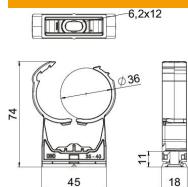

PA Polyamide

Master data

Item number	2147318
Type	PQ-36 LGR
Description 1	proQuick clip
Manufacturer	OBO
Dimension	35-40,1mm
Colour	Light grey; RAL 7035
Material	Polyamide
Smallest sales unit	25
Unit of quantity	Piece
Weight	1.43 kg
Weight unit	kg/100 pc.

Technical data sheet

proQuick clip, light grey

Item number: 2147318

Dimensions

Technical data

Expandable	yes
Number of cables/pipes	1
Fastening type	Screw hole
Breaking load	1.1 kN
Closed	yes
Halogen-free	yes
With inlay	no
Nominal size	35-40
Snap system	no
Pipe/cable diameter, max.	40 mm
Pipe/cable diameter, min.	35 mm
Clamping range D, max.	40 mm
Clamping range D, min.	35 mm
UV-resistant	yes