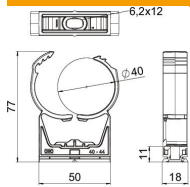

PA Polyamide

Master data

Item number	2147320
Type	PQ-40 LGR
Description 1	proQuick clip
Manufacturer	OBO
Dimension	39,3-44,5mm
Colour	Light grey; RAL 7035
Material	Polyamide
Smallest sales unit	25
Unit of quantity	Piece
Weight	1.65 kg
Weight unit	kg/100 pc.

Technical data sheet

proQuick clip, light grey

Item number: 2147320

Dimensions

Technical data

Expandable	yes
Number of cables/pipes	1
Fastening type	Screw hole
Breaking load	1.2 kN
Closed	yes
Halogen-free	yes
With inlay	no
Nominal size	40-44
Snap system	no
Pipe/cable diameter, max.	44.5 mm
Pipe/cable diameter, min.	39.5 mm
Clamping range D, max.	44.5 mm
Clamping range D, min.	39.5 mm
UV-resistant	yes