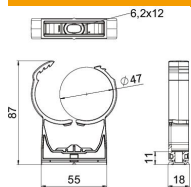

PA Polyamide

Master data

Item number	2147324
Type	PQ-47 LGR
Description 1	proQuick clip
Manufacturer	OBO
Dimension	44-50mm
Colour	Light grey; RAL 7035
Material	Polyamide
Smallest sales unit	25
Unit of quantity	Piece
Weight	1.91 kg
Weight unit	kg/100 pc.

Technical data sheet

proQuick clip, light grey

Item number: 2147324

Dimensions

Technical data

Expandable	yes
Number of cables/pipes	1
Fastening type	Screw hole
Breaking load	1.2 kN
Closed	yes
Halogen-free	yes
With inlay	no
Nominal size	45-50
Snap system	no
Pipe/cable diameter, max.	50 mm
Pipe/cable diameter, min.	44 mm
Clamping range D, max.	50 mm
Clamping range D, min.	44 mm
UV-resistant	yes