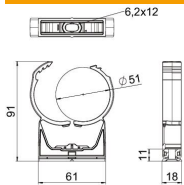

## Master data

Item number	2147326
Type	PQ-51 LGR
Description 1	proQuick clip
Manufacturer	OBO
Dimension	48-55mm
Colour	Light grey; RAL 7035
Material	Polyamide
Smallest sales unit	15
Unit of quantity	Piece
Weight	2.16 kg
Weight unit	kg/100 pc.

## Dimensions

## Technical data

Expandable	yes
Number of cables/pipes	1
Fastening type	Screw hole
Breaking load	1.4 kN
Closed	yes
Halogen-free	yes
With inlay	no
Nominal size	50-54
Snap system	no
Pipe/cable diameter, max.	55 mm
Pipe/cable diameter, min.	48 mm
Clamping range D, max.	55 mm
Clamping range D, min.	48 mm
UV-resistant	yes